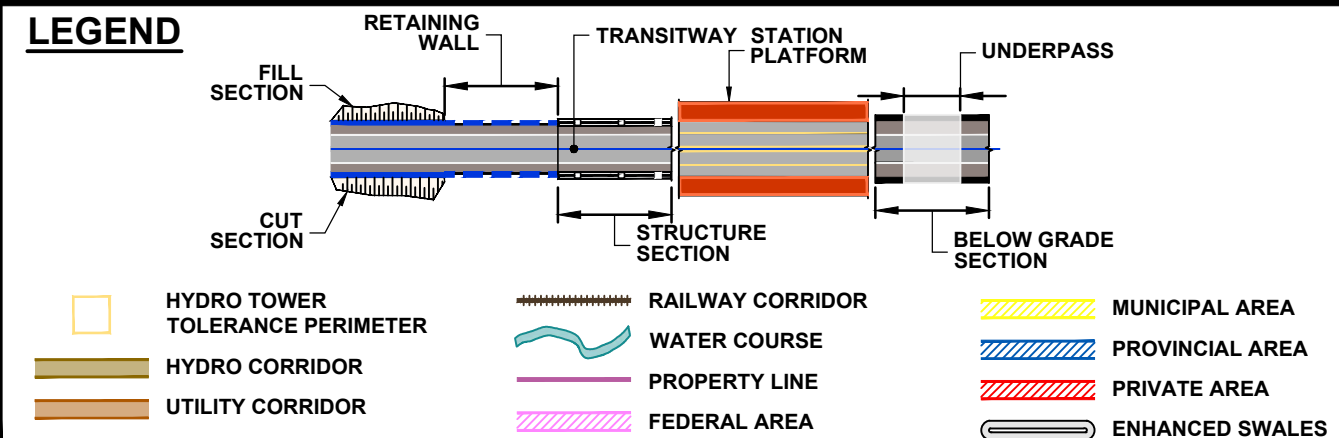

DRAWING NAME: J:\TORONTO\407 TRANSITWAY WC TO BRANTTTS General\03 - Drawings\08 - Property\Planes\407 TWA-Plate 11.dwg  
CREATED: 11/20/2019 3:30pm  
MODIFIED: Dec 05, 2019 3:30pm

**407 TRANSITWAY**  
WEST OF BRANT STREET TO WEST OF HURONTARIO STREET  
G.W.P. 16-20003, CA 2016-E-0038

**PROPERTY PLAN**  
STA. 18+640 TO STA. 19+240

PLATE  
**11**

DATE  
11/20/2019