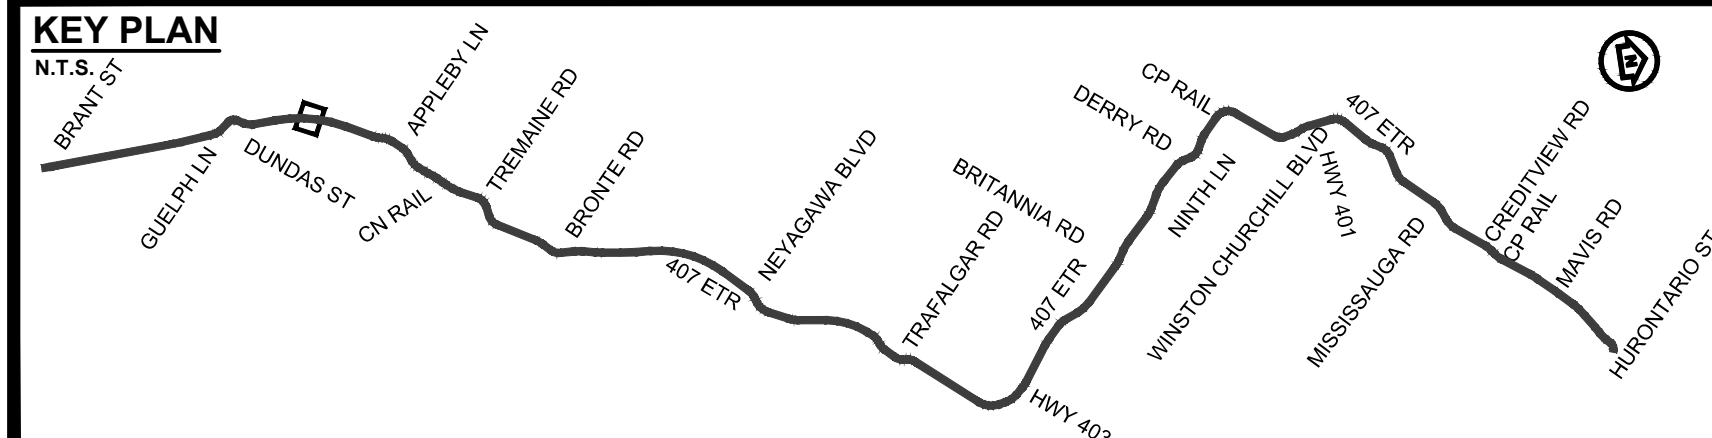

DRAWING NAME: J:\TORONTO\407 TRANSITWAY WC TO BRANTTTS General\03 - Drawings\08 - Property\Planes\407 TWA-Plate 11.dwg  
CREATED: 11/20/2019 3:30pm  
MODIFIED: Dec 05, 2019 3:30pm

**407 TRANSITWAY**  
WEST OF BRANT STREET TO WEST OF HURONTARIO STREET  
G.W.P. 16-20003, CA 2016-E-0038

**PROPERTY PLAN**  
STA. 18+640 TO STA. 19+240

PLATE  
**11**

DATE  
11/20/2019